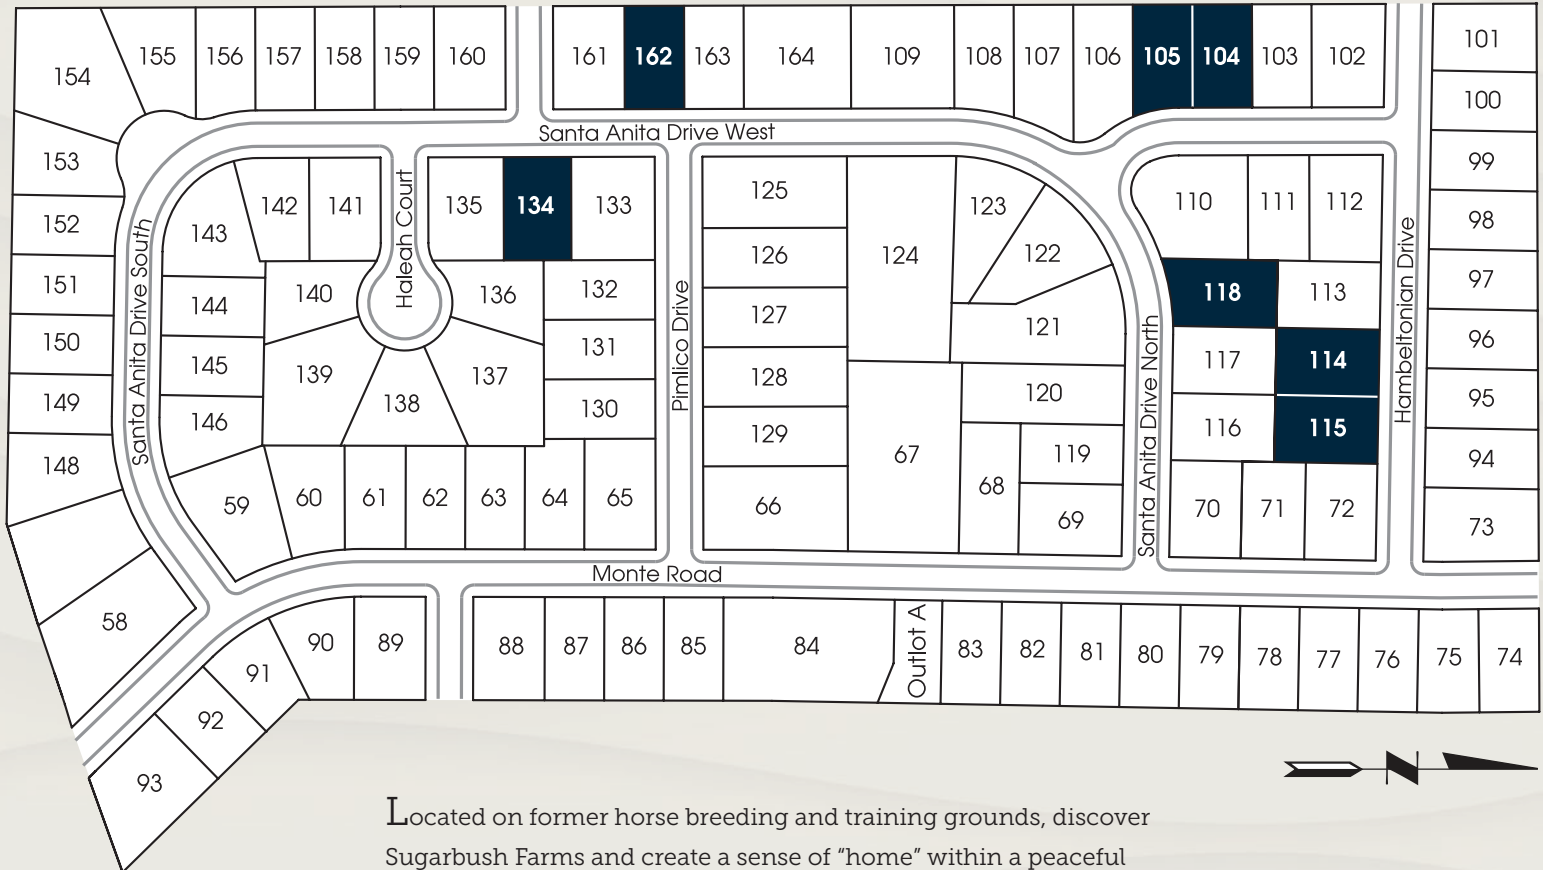

Community Plan

SUGARBUSH FARMS
586.268.5600

Located on former horse breeding and training grounds, discover Sugarbush Farms and create a sense of "home" within a peaceful community, marked by tasteful architecture and convenient proximity to a wide variety of activities for every member of the family. Sugarbush Farms offers brand new 4-bedroom homes, handsomely appointed with many of today's most desirable features and amenities. Many style options allow you to create a home filled with the personal touches you desire. Come see why Sugarbush Farms is the place for you and yours. This very successful community has only a few sites left, and we look forward to sharing its timeless beauty with you soon.

ADMIRAL
**** HOMES ****

WWW.ADMIRALHOMESMI.COM

In order to meet homebuyer's expectations, we reserve the right to modify features, price, specifications and/or to change or discontinue models without notice or obligation. Artist's drawings of the elevation and floor plan are not an exact representation or drawn to scale. Floor plan dimensions are approximate. Specific details such as doors, windows, walls and other features depicted herein may vary depending on elevation style and options selected. ©2015 Admiral Homes